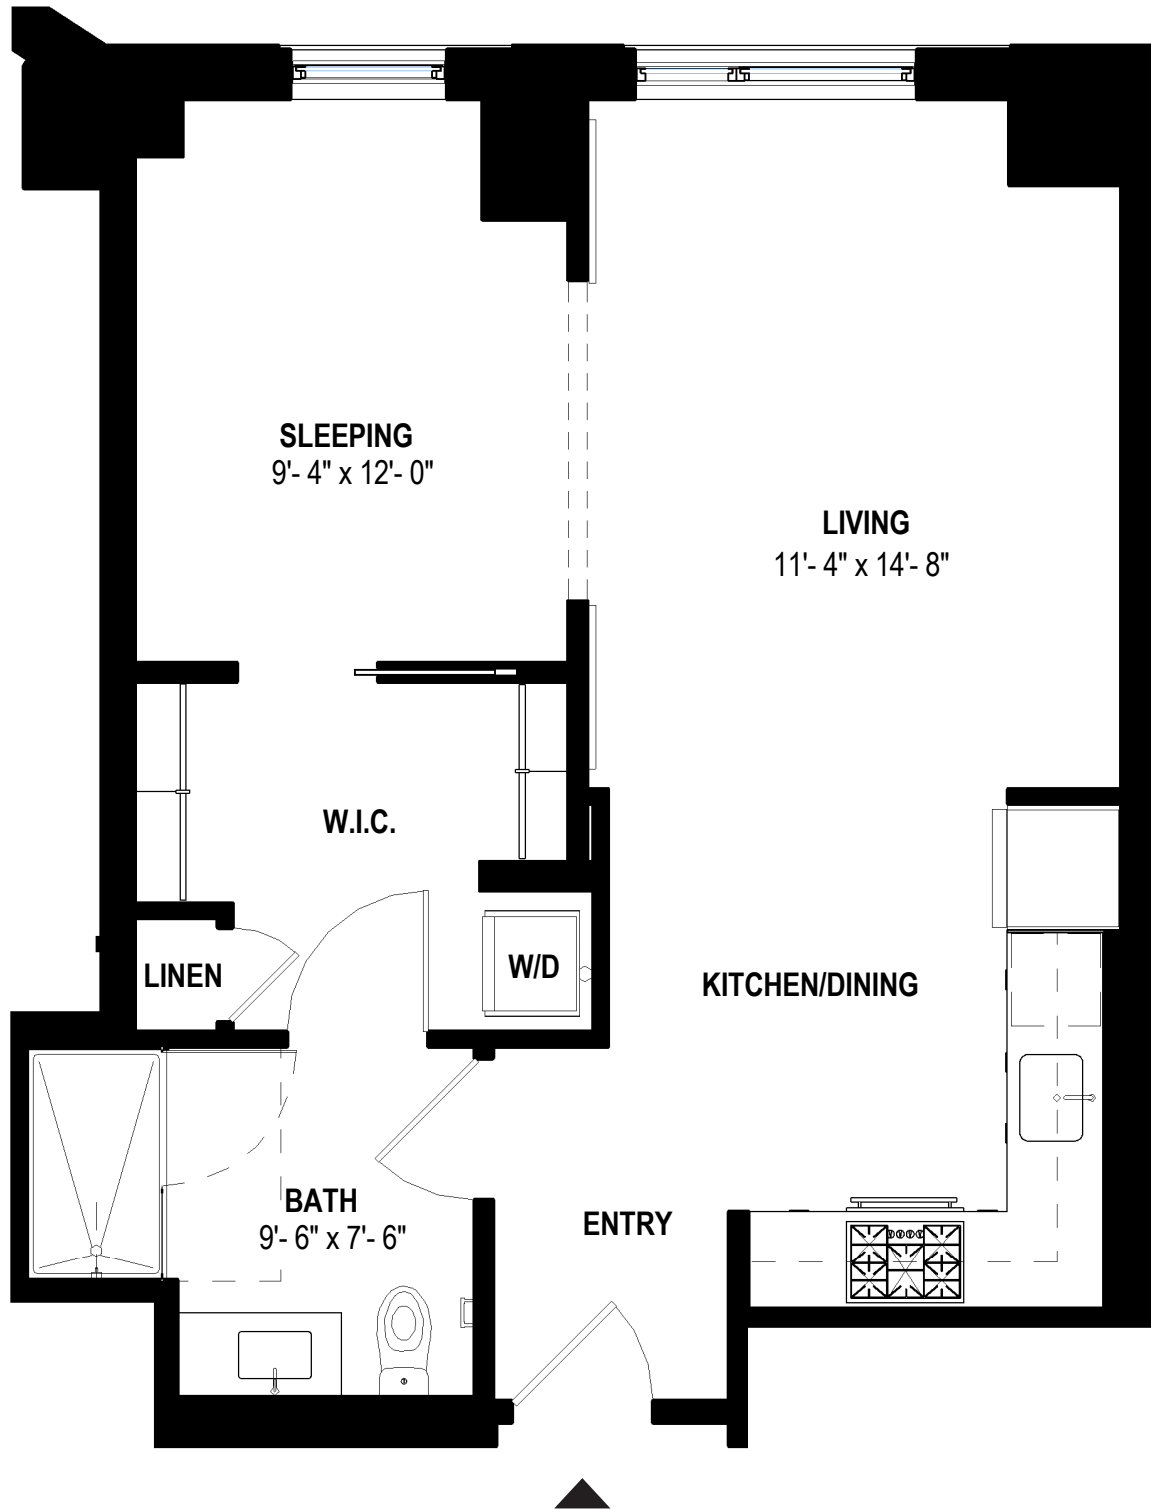

MOSAIC
ON THE RIVERWAY

C-14 STACK | LEVEL 6-10 | 620 SF
STUDIO | 5 UNITS

80 - 82 FENWOOD RD | BOSTON, MA 02115

* Floorplans, square footage, and other information are estimates and approximate for illustrative purposes only. Configuration, features, square footages, and other dimensions are subject to change.